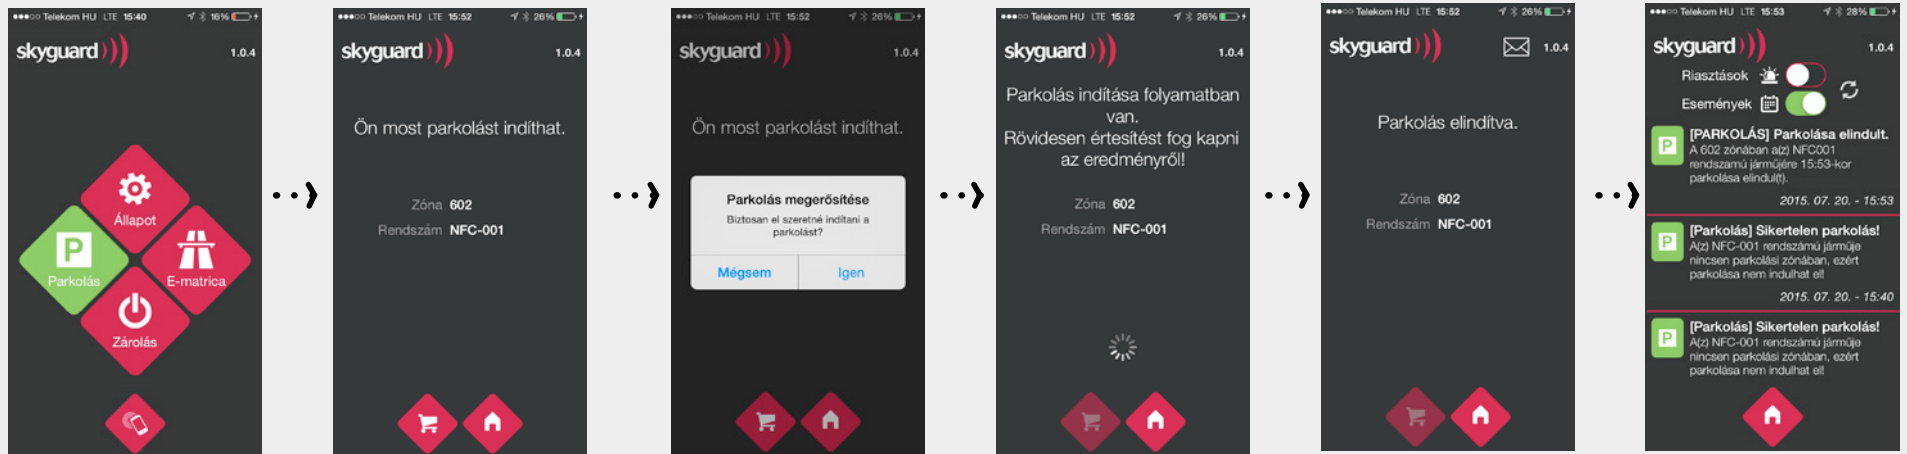

Skyguard mobil application - GPS Parking

Successful parking

Parking failed