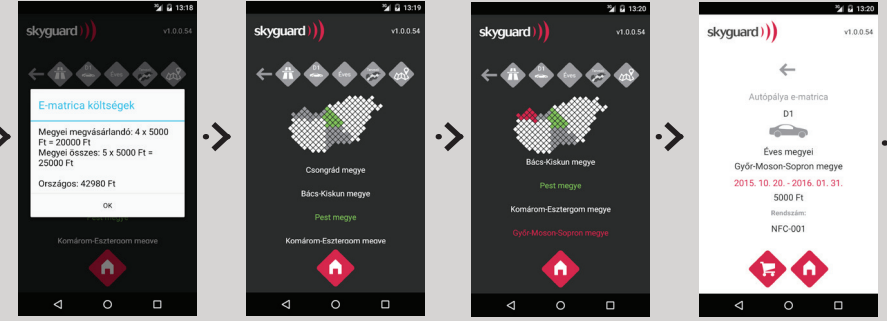

# Skyguard mobil application – E-vignette route planner

Route planner

Select County

Payment

New purchase demands, select next County

Select County

Confirmation of purchase intent