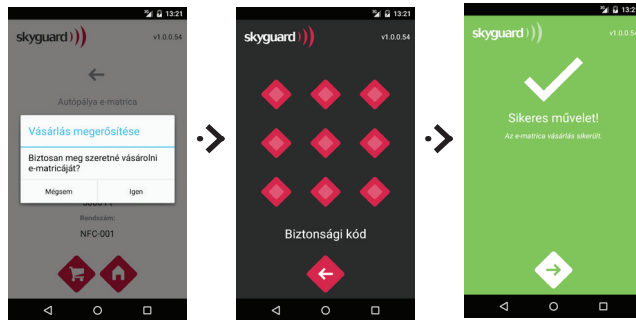

# Skyguard mobil application – E-vignette route planner

Route planner

Select County

Payment

New purchase demands, select next County

Select County

Confirmation of purchase intent