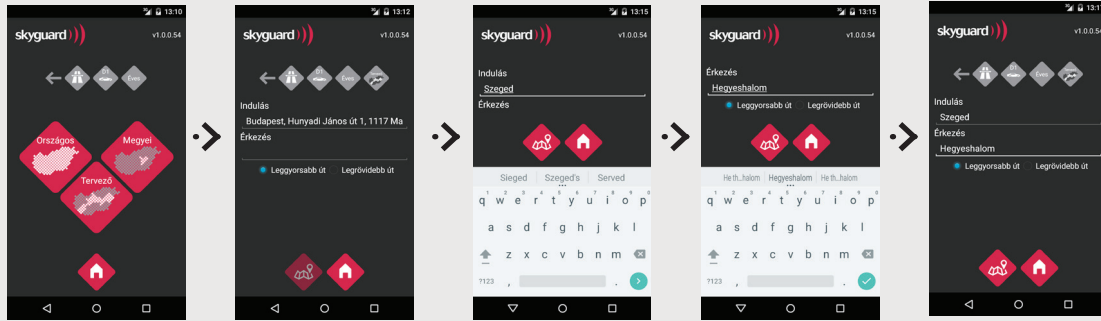

# Skyguard mobil application – E-vignette route planner

Route planner

Select County

Payment

New purchase demands, select next County

Select County

Confirmation of purchase intent