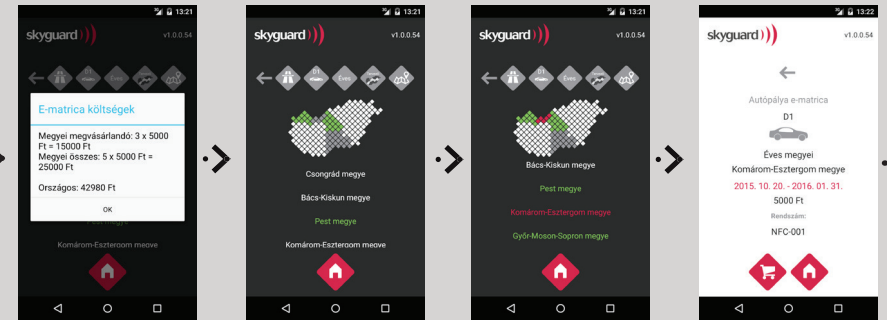

# Skyguard mobil application – E-vignette route planner

Route planner

Select County

Payment

New purchase demands, select next County

Select County

Confirmation of purchase intent